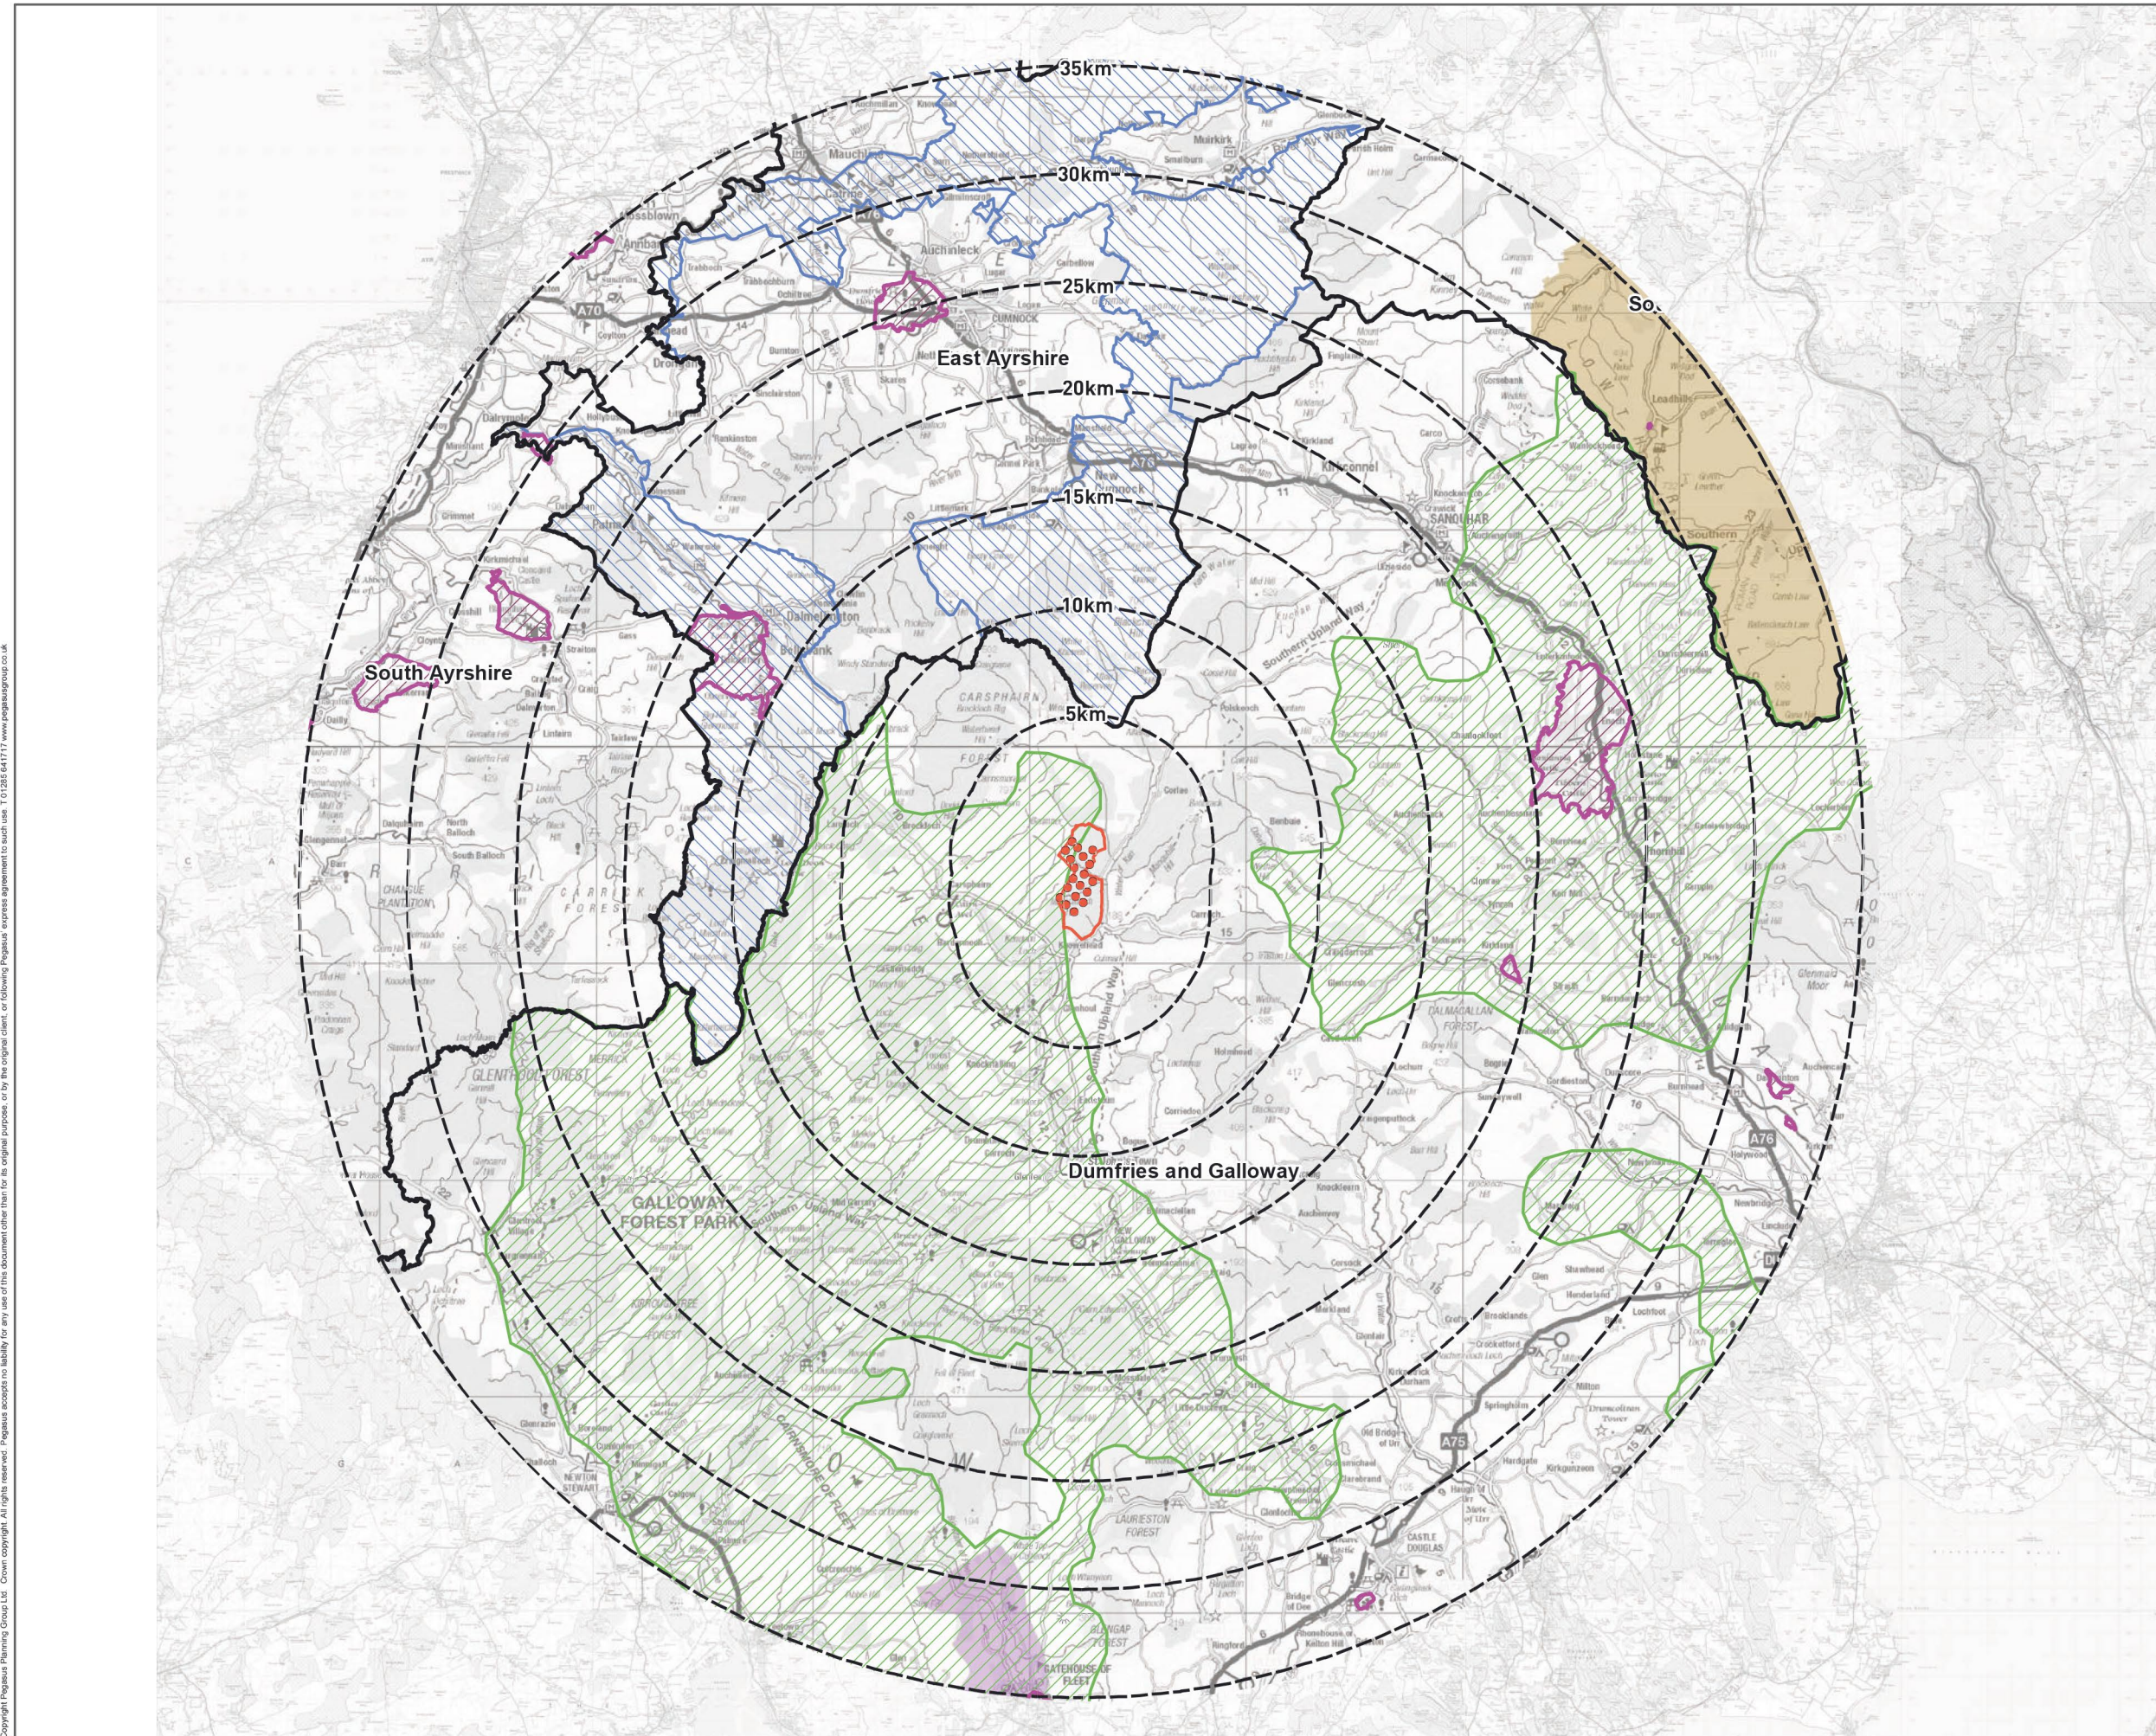

Figure 8.4: Landscape Designations within 35 km

KEY:

- Site Boundary and Proposed Turbine Locations
- Local Authority Boundary
- Garden and Designed Landscapes
- Sensitive Landscape Areas (East Ayrshire)
- Regional Scenic Area (Dumfries and Galloway)
- Special Landscape Area (South Lanarkshire)

National Scenic Areas:

- East Stewartry Coast
- Fleet Valley
- Nith Estuary

Title:
Landscape Designations within 35km

Shepherds' Rig Wind Farm

Source: © Crown copyright and database rights 2018 Ordnance Survey 100020449

Client: Infinergy

Drawn by: JS/EK	Checked: SS
Date: NOV 2018	Figure: 8.4
Scale: 1:300,000 @ A3	Revision: P17-1037.003B

INFINERGY